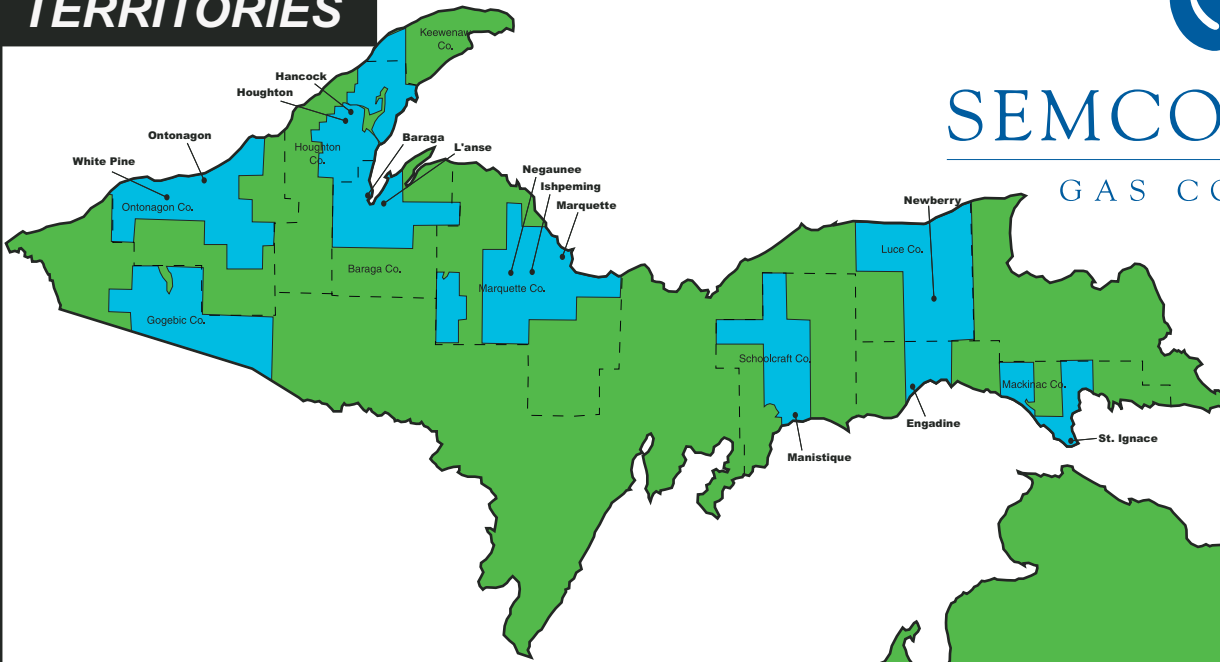

SERVICE TERRITORIES

SEMCOENERGY

GAS COMPANY

Contact Information

CALL CENTER
1-800-624-2019
SHARPSERVICE
1-888-736-2661
MISS DIG
1-800-482-7171
GAS LEAK EMERGENCY
1-888-427-1427