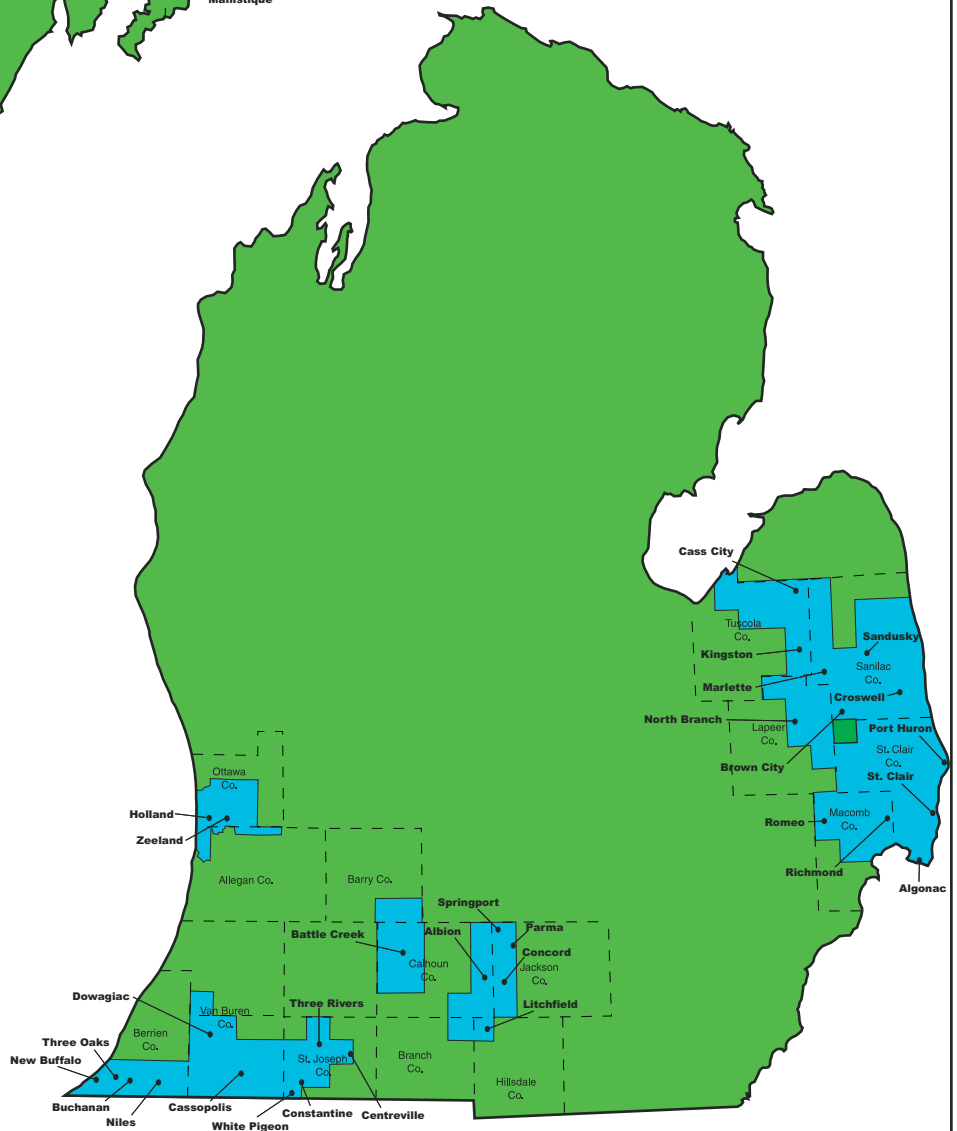

SERVICE TERRITORIES

SEMCOENERGY

GAS COMPANY

Contact Information

CALL CENTER
1-800-624-2019
SHARPSERVICE
1-888-736-2661
MISS DIG
1-800-482-7171
GAS LEAK EMERGENCY
1-888-427-1427

Annual Savings with Natural Gas

25,773 Commercial Customers

255 Cities, Towns, and Villages Served

5,832 Miles of Distribution Main

\$10 Million - 2008 State Taxes

\$737 Million - 2008 Gas Sales

\$28 Million - 2008 Gross Payroll